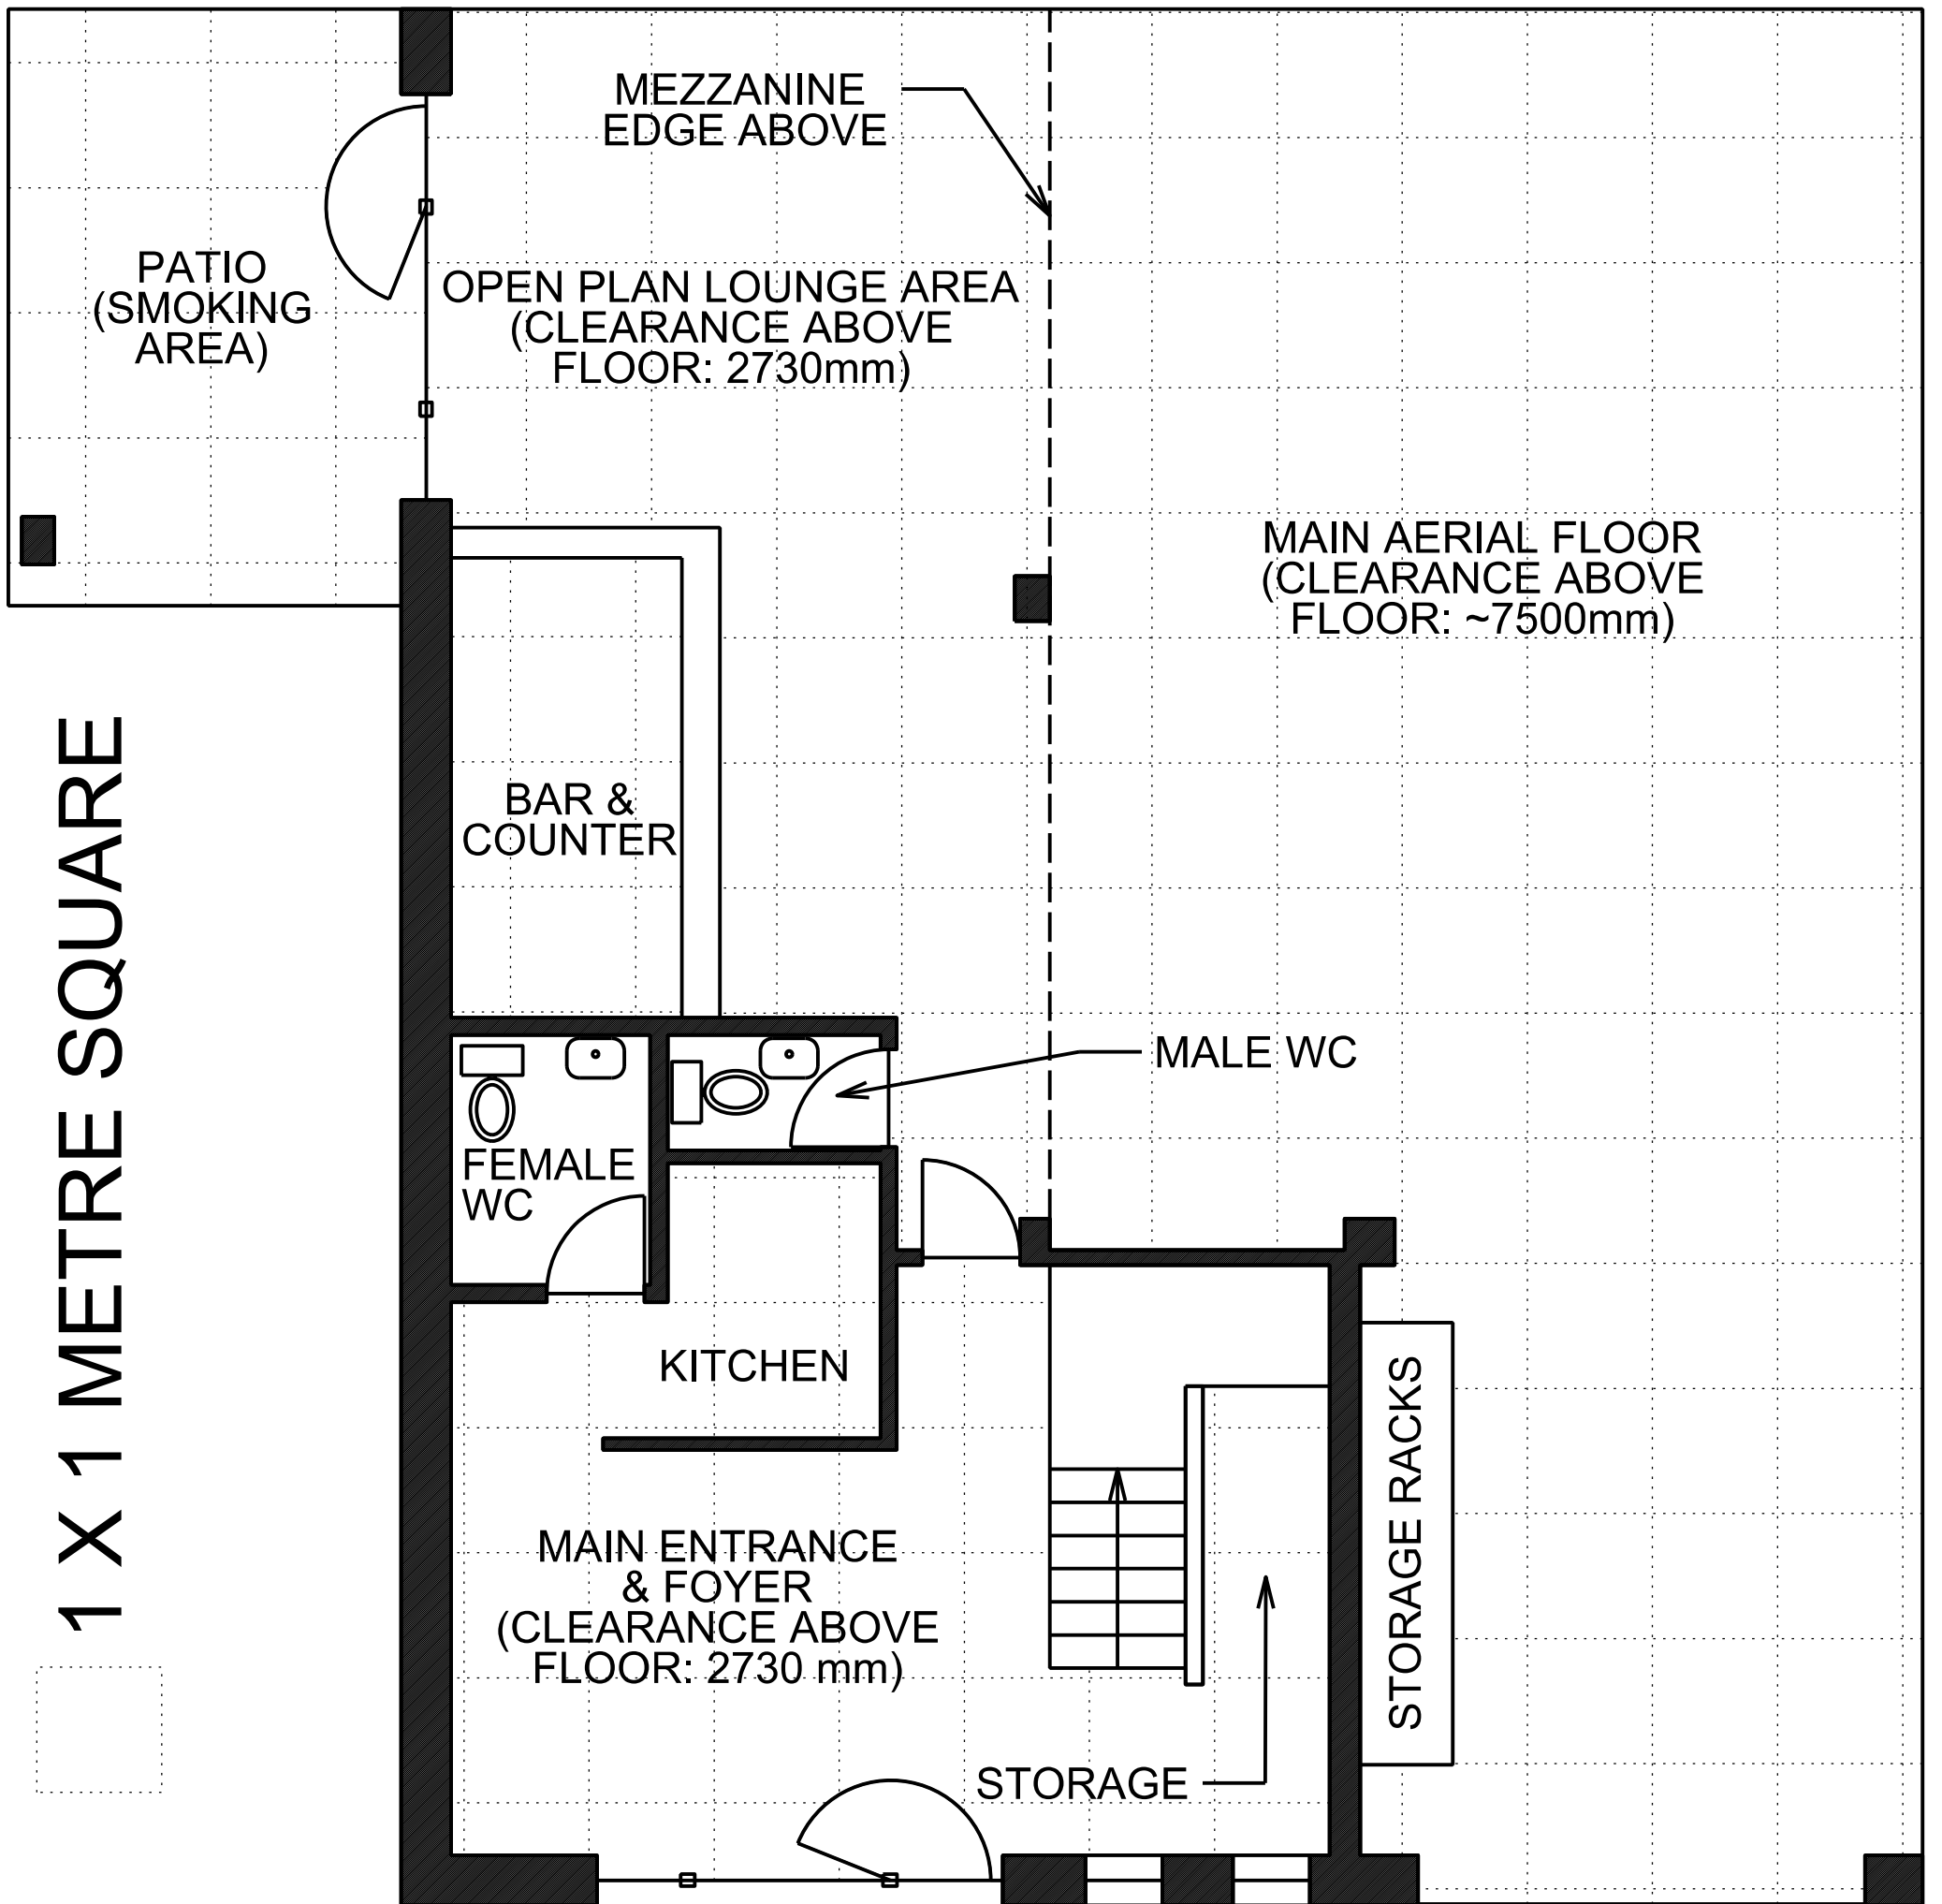

STUDIO - GROUND FLOOR

1 X 1 METRE SQUARE

ROLLER SHUTTER DOOR
(CLEARANCE ABOVE FLOOR: 4510 mm)